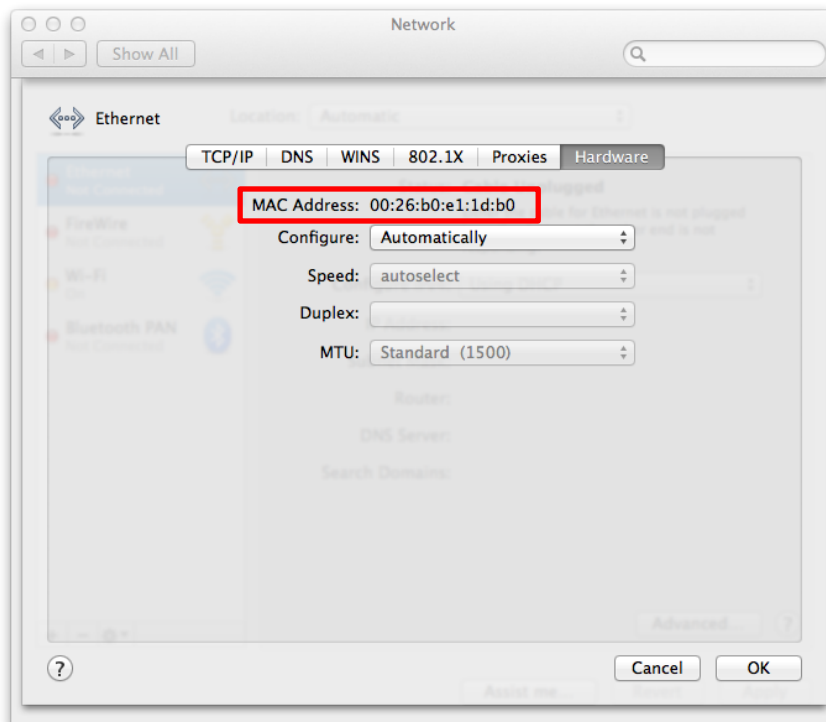

How to find you MAC address in on Macbook

Click the **Apple** in the top left corner of the screen and then click on **System Preferences**

Click **Network** in the **System Preferences** window

For Ethernet/LAN Cable connection, select **Ethernet** in the list and then click on **Advanced...**

Select the **Hardware** tab, the MAC Address will be displayed

For Wi-Fi it's the same steps but the MAC address will be displayed on the Wi-Fi tab