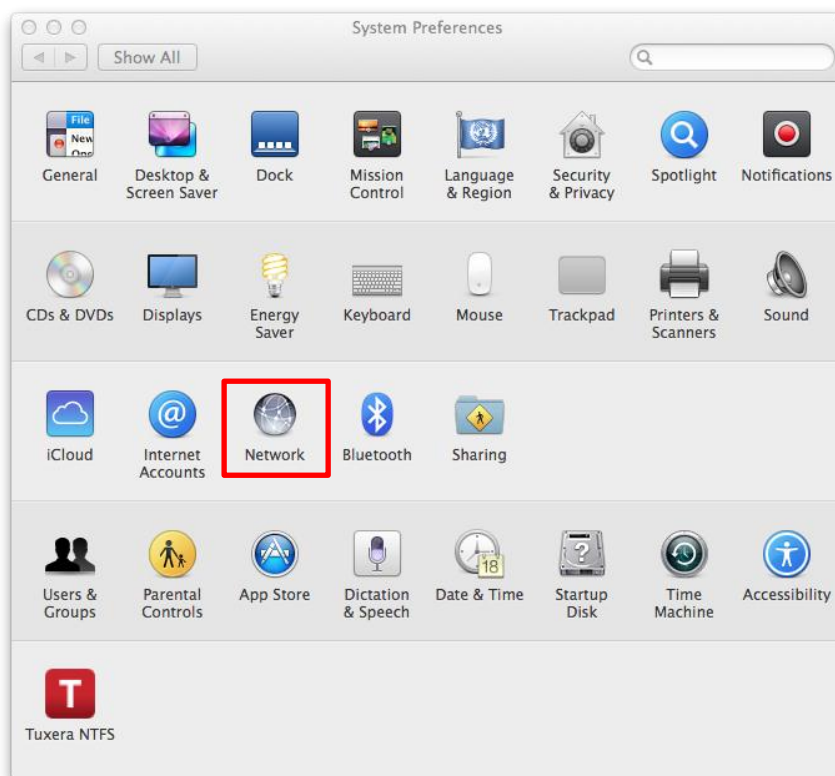

Click **Network** in the **System Preferences** window