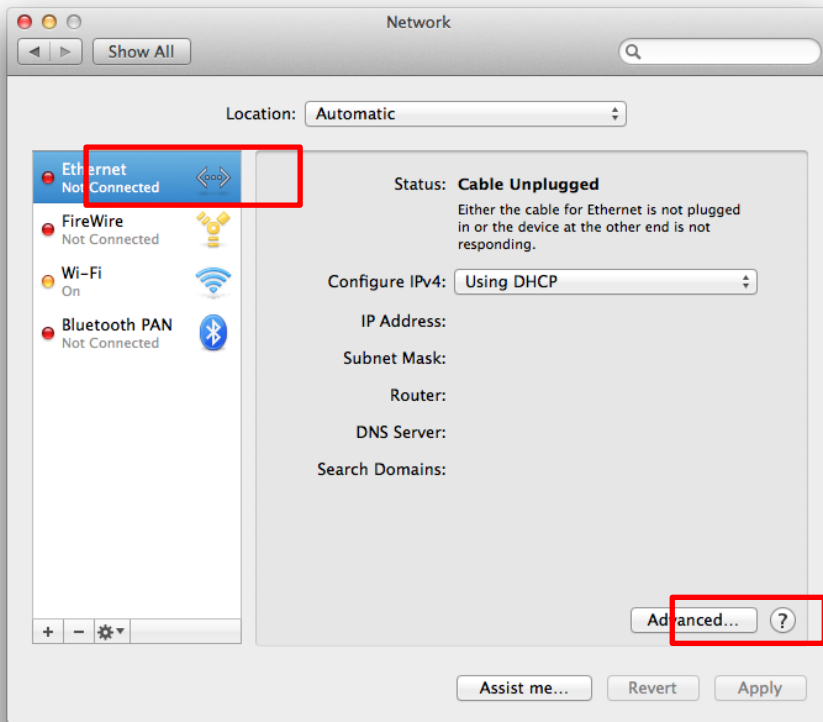

How to find you MAC address in on Macbook

Click the **Apple** in the top left corner of the screen and then click on **System Preferences**

Click **Network** in the **System Preferences** window

For Ethernet/LAN Cable connection, select **Ethernet** in the list and then click on **Advanced...**

Select the **Hardware** tab, the MAC Address will be displayed

For Wi-Fi it's the same steps but the MAC address will be displayed on the Wi-Fi tab